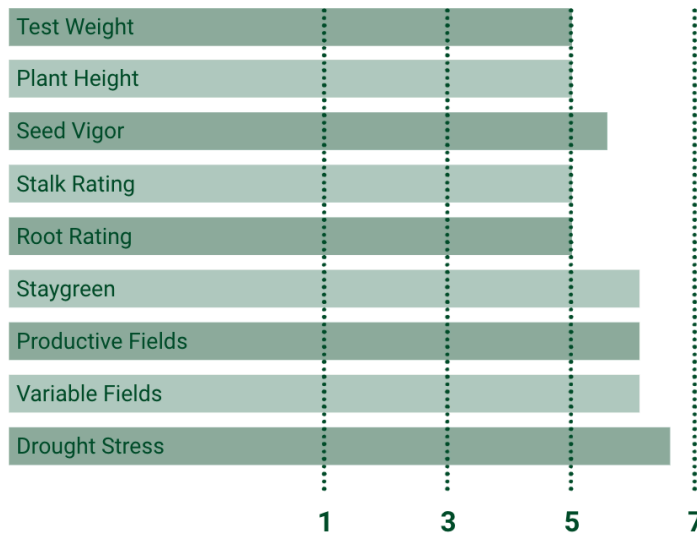

CORN HYBRID

TRAIT PACKAGES C, 7, 15

AGRONOMICS

COB COLOR: Pink
 KERNEL ROWS: 16-18
 EAR TYPE: Semi-Flex
 PLANTING POPULATIONS: 28-40k

KEY ADVANTAGES

- High yield with solid agronomics
- Early flowering and Black layer
- Excellent flex and strong stress tolerance

CHARACTERISTICS

RATING 1-7 7=BEST

C: Conventional | 1: Agrisure GT | 2: Agrisure 3010 | 3: Agrisure Viptera 3110 | 4: Agrisure Above Refuge Renew | 5: Agrisure Above | 6: Viptera Refuge Renew | 7: Viptera | 8: Powercore Enlist (PWE) | 9: Powercore Enlist Refuge Advanced (PCE) | 10: Agrisure Total Refuge Renew | 11: Agrisure Total | 12: Duracade Refuge Renew | 13: Duracade | 14: DuracadeViptera Refuge Renew | 15: DuracadeViptera

This is for your information only. Please note ratings and descriptions of products are based on research and field observations from multiple locations and years. **Performance may vary** from location to location and from year to year, as local growing, soil and weather conditions may vary. Growers should evaluate data from multiple locations and years whenever possible and should consider the impacts of those conditions on the grower's field. Always read and follow IRM, where applicable, grain marketing, stewardship practices, and pesticide label directions.