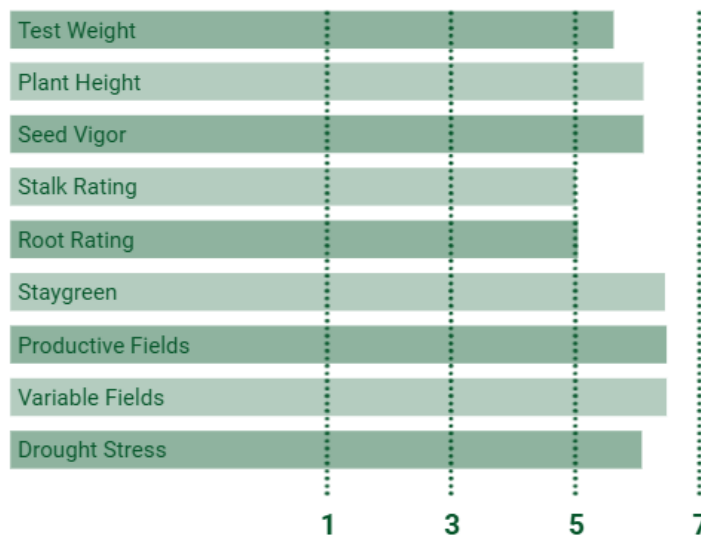

4395

95RM

CORN HYBRID

TRAIT PACKAGES C, 1, 7, 15

AGRONOMICS

COB COLOR: Red
KERNEL ROWS: 16-18
EAR TYPE: Semi-Flex
PLANTING POPULATIONS: 30-40k

KEY ADVANTAGES

- Girthy flex style ears with good grain quality
- Strong season staygreen and intactness
- Consistent performance for grain and silage with top end yields

CHARACTERISTICS

RATING 1-7 7=BEST

C: Conventional | 1: Agrisure GT | 2: Agrisure 3010 | 3: Agrisure Viptera 3110 | 4: Agrisure Above Refuge Renew | 5: Agrisure Above | 6: Viptera Refuge Renew | 7: Viptera | 8: Powercore Enlist (PWE) | 9: Powercore Enlist Refuge Advanced (PCE) | 10: Agrisure Total Refuge Renew | 11: Agrisure Total | 12: Duracade Refuge Renew | 13: Duracade | 14: DuracadeViptera Refuge Renew | 15: DuracadeViptera

This is for your information only. Please note ratings and descriptions of products are based on research and field observations from multiple locations and years. **Performance may vary** from location to location and from year to year, as local growing, soil and weather conditions may vary. Growers should evaluate data from multiple locations and years whenever possible and should consider the impacts of those conditions on the grower's field. Always read and follow IRM, where applicable, grain marketing, stewardship practices, and pesticide label directions.