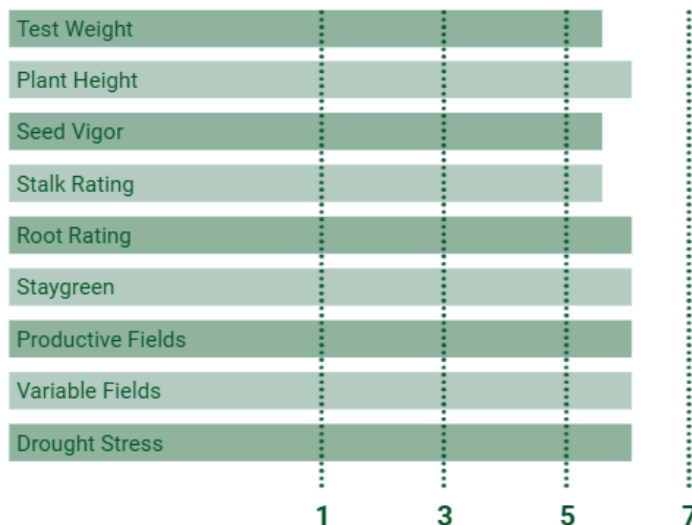

4399

100RM

CORN HYBRID

TRAIT PACKAGES **C**

AGRONOMICS

COB COLOR: Pink
KERNEL ROWS: 18-20
EAR TYPE: Flex
PLANTING POPULATIONS: 30-40k

KEY ADVANTAGES

- Top end yield across multiple years
- Conventional only
- Flex ear with high yield potential

CHARACTERISTICS

RATING 1-7 7=BEST

C: Conventional | 1: Agrisure GT | 2: Agrisure 3010 | 3: Agrisure Viptera 3110 | 4: Agrisure Above Refuge Renew | 5: Agrisure Above | 6: Viptera Refuge Renew | 7: Viptera | 8: Powercore Enlist (PWE) | 9: Powercore Enlist Refuge Advanced (PCE) | 10: Agrisure Total Refuge Renew | 11: Agrisure Total | 12: Duracade Refuge Renew | 13: Duracade | 14: DuracadeViptera Refuge Renew | 15: DuracadeViptera

This is for your information only. Please note ratings and descriptions of products are based on research and field observations from multiple locations and years. **Performance may vary** from location to location and from year to year, as local growing, soil and weather conditions may vary. Growers should evaluate data from multiple locations and years whenever possible and should consider the impacts of those conditions on the grower's field. Always read and follow IRM, where applicable, grain marketing, stewardship practices, and pesticide label directions.