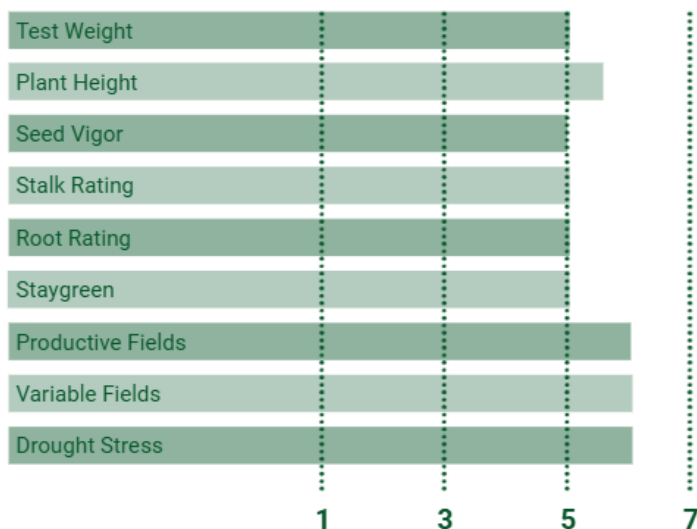

7209

109RM

CORN HYBRID

TRAIT PACKAGES 7, 15

AGRONOMICS

COB COLOR: Red
KERNEL ROWS: 18
EAR TYPE: Semi-Flex
PLANTING POPULATIONS: 30-40k

KEY ADVANTAGES

- Very stable plant with leading yields
- Very stress tolerant with an excellent disease package
- Duracade product

CHARACTERISTICS

RATING 1-7 7=BEST

C: Conventional | 1: Agrisure GT | 2: Agrisure 3010 | 3: Agrisure Viptera 3110 | 4: Agrisure Above Refuge Renew | 5: Agrisure Above | 6: Viptera Refuge Renew | 7: Viptera | 8: Powercore Enlist (PWE) | 9: Powercore Enlist Refuge Advanced (PCE) | 10: Agrisure Total Refuge Renew | 11: Agrisure Total | 12: Duracade Refuge Renew | 13: Duracade | 14: DuracadeViptera Refuge Renew | 15: DuracadeViptera

This is for your information only. Please note ratings and descriptions of products are based on research and field observations from multiple locations and years. **Performance may vary** from location to location and from year to year, as local growing, soil and weather conditions may vary. Growers should evaluate data from multiple locations and years whenever possible and should consider the impacts of those conditions on the grower's field. Always read and follow IRM, where applicable, grain marketing, stewardship practices, and pesticide label directions.