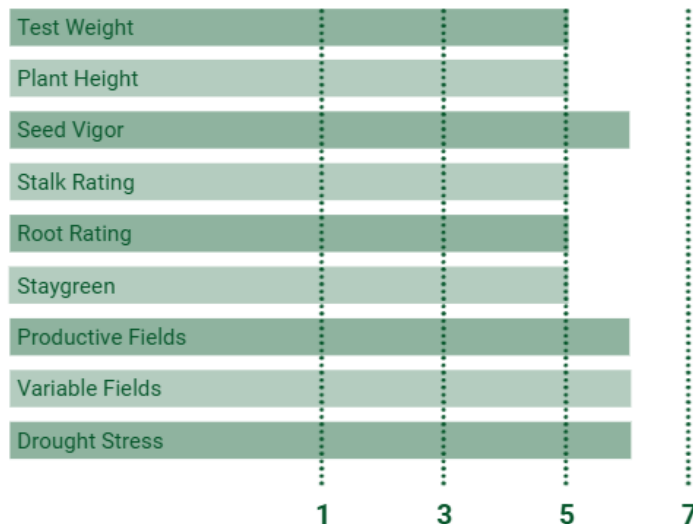

7377

107RM

CORN HYBRID

TRAIT PACKAGES 7, 15

AGRONOMICS

COB COLOR: Pink
KERNEL ROWS: 16
EAR TYPE: Flex
PLANTING POPULATIONS: 30-40k

KEY ADVANTAGES

- High performing and stress tolerant
- Agrisure Duracade
- Excellent ear flex in lower to upper populations
- Excellent emergence and vigor

CHARACTERISTICS

RATING 1-7 7=BEST

C: Conventional | 1: Agrisure GT | 2: Agrisure 3010 | 3: Agrisure Viptera 3110 | 4: Agrisure Above Refuge Renew | 5: Agrisure Above | 6: Viptera Refuge Renew | 7: Viptera | 8: Powercore Enlist (PWE) | 9: Powercore Enlist Refuge Advanced (PCE) | 10: Agrisure Total Refuge Renew | 11: Agrisure Total | 12: Duracade Refuge Renew | 13: Duracade | 14: DuracadeViptera Refuge Renew | 15: DuracadeViptera