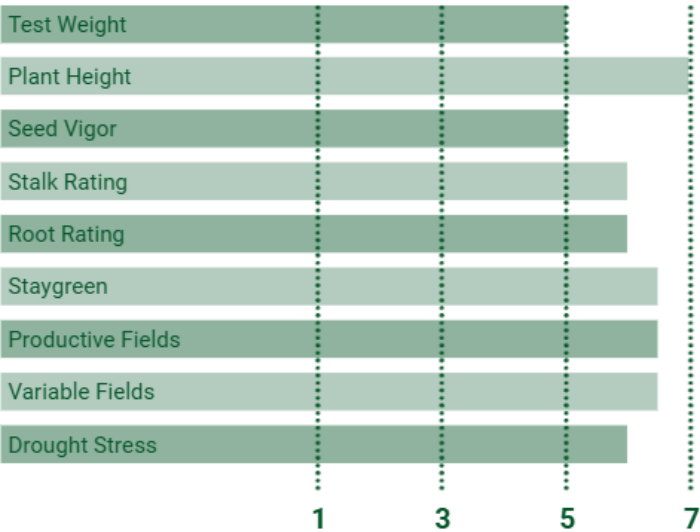

CORN HYBRID

TRAIT PACKAGES **C**

AGRONOMICS

COB COLOR: White
 KERNEL ROWS: 16-18
 EAR TYPE: Flex
 PLANTING POPULATIONS: 30-40k

KEY ADVANTAGES

- Top end yield across multiple years
- Flex ear with a slow drydown for silage harvest
- Conventional only
- Extremely high digestibility
- Silage only

CHARACTERISTICS

RATING 1-7 7=BEST

C: Conventional | 1: Agrisure GT | 2: Agrisure 3010 | 3: Agrisure Viptera 3110 | 4: Agrisure Above Refuge Renew | 5: Agrisure Above | 6: Viptera Refuge Renew | 7: Viptera | 8: Powercore Enlist (PWE) | 9: Powercore Enlist Refuge Advanced (PCE) | 10: Agrisure Total Refuge Renew | 11: Agrisure Total | 12: Duracade Refuge Renew | 13: Duracade | 14: DuracadeViptera Refuge Renew | 15: DuracadeViptera