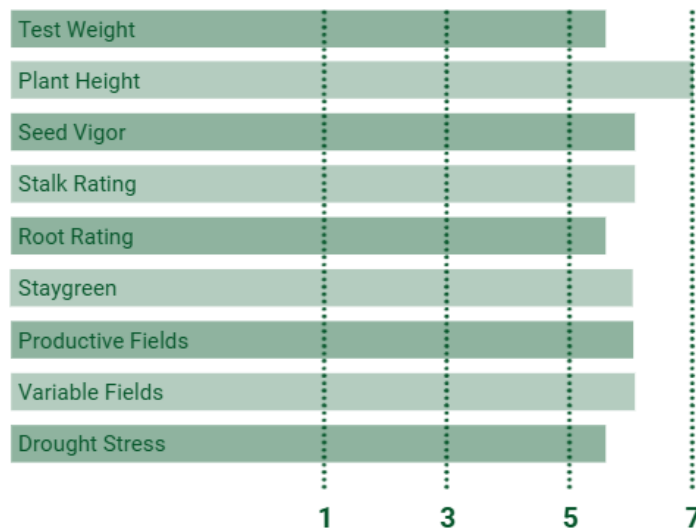

8211

111RM

CORN HYBRID

TRAIT PACKAGES C, 7, 13

AGRONOMICS

COB COLOR: Red
KERNEL ROWS: 16
EAR TYPE: Semi-Flex
PLANTING POPULATIONS: 26-40k

KEY ADVANTAGES

- Excellent late season intactness and staygreen
- Outstanding dual purpose
- Consistent high yields

CHARACTERISTICS

RATING 1-7 7=BEST

C: Conventional | 1: Agrisure GT | 2: Agrisure 3010 | 3: Agrisure Viptera 3110 | 4: Agrisure Above Refuge Renew | 5: Agrisure Above | 6: Viptera Refuge Renew | 7: Viptera | 8: Powercore Enlist (PWE) | 9: Powercore Enlist Refuge Advanced (PCE) | 10: Agrisure Total Refuge Renew | 11: Agrisure Total | 12: Duracade Refuge Renew | 13: Duracade | 14: DuracadeViptera Refuge Renew | 15: DuracadeViptera

This is for your information only. Please note ratings and descriptions of products are based on research and field observations from multiple locations and years. **Performance may vary** from location to location and from year to year, as local growing, soil and weather conditions may vary. Growers should evaluate data from multiple locations and years whenever possible and should consider the impacts of those conditions on the grower's field. Always read and follow IRM, where applicable, grain marketing, stewardship practices, and pesticide label directions.