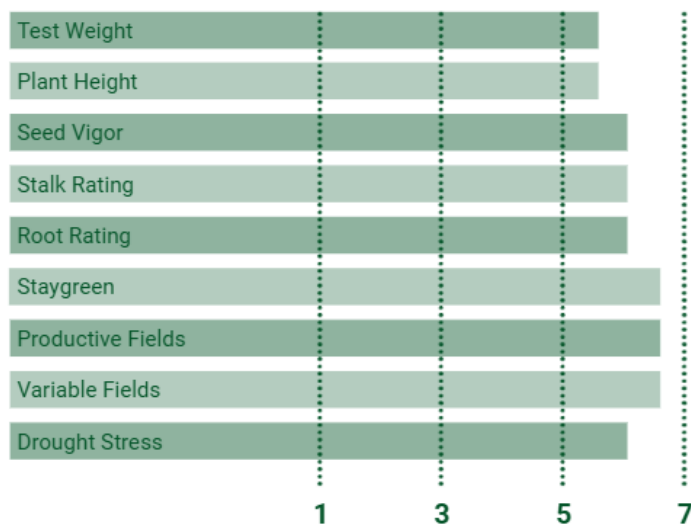

8212

112RM

CORN HYBRID

TRAIT PACKAGES 5, 13

AGRONOMICS

COB COLOR: Red
KERNEL ROWS: 16-20
EAR TYPE: Flex
PLANTING POPULATIONS: 30-40k

KEY ADVANTAGES

- Attractive plant with high yield potential
- Good tolerance to tar spot, and excellent disease package
- High test weight and good grain quality

CHARACTERISTICS

RATING 1-7 7=BEST

C: Conventional | 1: Agrisure GT | 2: Agrisure 3010 | 3: Agrisure Viptera 3110 | 4: Agrisure Above Refuge Renew | 5: Agrisure Above | 6: Viptera Refuge Renew | 7: Viptera | 8: Powercore Enlist (PWE) | 9: Powercore Enlist Refuge Advanced (PCE) | 10: Agrisure Total Refuge Renew | 11: Agrisure Total | 12: Duracade Refuge Renew | 13: Duracade | 14: DuracadeViptera Refuge Renew | 15: DuracadeViptera

This is for your information only. Please note ratings and descriptions of products are based on research and field observations from multiple locations and years. **Performance may vary** from location to location and from year to year, as local growing, soil and weather conditions may vary. Growers should evaluate data from multiple locations and years whenever possible and should consider the impacts of those conditions on the grower's field. Always read and follow IRM, where applicable, grain marketing, stewardship practices, and pesticide label directions.