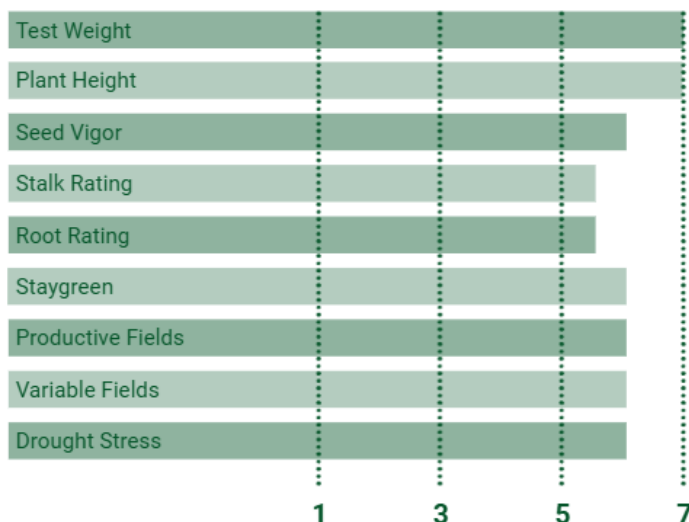

8413

113RM

CORN HYBRID

TRAIT PACKAGES 7, 15

AGRONOMICS

COB COLOR: Pink
KERNEL ROWS: 16
EAR TYPE: Flex
PLANTING POPULATIONS: 24-40k

KEY ADVANTAGES

- Excellent dual purpose
- Outstanding test weight and grain quality
- Excellent stalk strength and intactness in the late season
- Strong Western hybrid

CHARACTERISTICS

RATING 1-7 7=BEST

C: Conventional | 1: Agrisure GT | 2: Agrisure 3010 | 3: Agrisure Viptera 3110 | 4: Agrisure Above Refuge Renew | 5: Agrisure Above | 6: Viptera Refuge Renew | 7: Viptera | 8: Powercore Enlist (PWE) | 9: Powercore Enlist Refuge Advanced (PCE) | 10: Agrisure Total Refuge Renew | 11: Agrisure Total | 12: Duracade Refuge Renew | 13: Duracade | 14: DuracadeViptera Refuge Renew | 15: DuracadeViptera

This is for your information only. Please note ratings and descriptions of products are based on research and field observations from multiple locations and years. **Performance may vary** from location to location and from year to year, as local growing, soil and weather conditions may vary. Growers should evaluate data from multiple locations and years whenever possible and should consider the impacts of those conditions on the grower's field. Always read and follow IRM, where applicable, grain marketing, stewardship practices, and pesticide label directions.