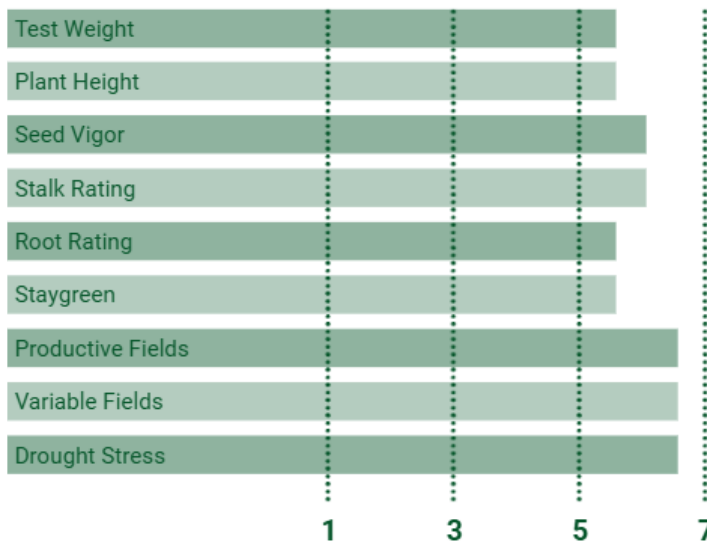

P0145

101RM

CORN HYBRID

TRAIT PACKAGES C, 9

AGRONOMICS

COB COLOR: Red
KERNEL ROWS: 16-18
EAR TYPE: Flex
PLANTING POPULATIONS: 30-40k

KEY ADVANTAGES

- Excellent yield potential with large flex ears
- Very deep kernels and good flexibility with populations
- Excellent disease package with strong stalks
- Performs well across a variety of soils

CHARACTERISTICS

RATING 1-7 7=BEST

C: Conventional | 1: Agrisure GT | 2: Agrisure 3010 | 3: Agrisure Viptera 3110 | 4: Agrisure Above Refuge Renew | 5: Agrisure Above | 6: Viptera Refuge Renew | 7: Viptera | 8: Powercore Enlist (PWE) | 9: Powercore Enlist Refuge Advanced (PCE) | 10: Agrisure Total Refuge Renew | 11: Agrisure Total | 12: Duracade Refuge Renew | 13: Duracade | 14: DuracadeViptera Refuge Renew | 15: DuracadeViptera

This is for your information only. Please note ratings and descriptions of products are based on research and field observations from multiple locations and years. **Performance may vary** from location to location and from year to year, as local growing, soil and weather conditions may vary. Growers should evaluate data from multiple locations and years whenever possible and should consider the impacts of those conditions on the grower's field. Always read and follow IRM, where applicable, grain marketing, stewardship practices, and pesticide label directions.