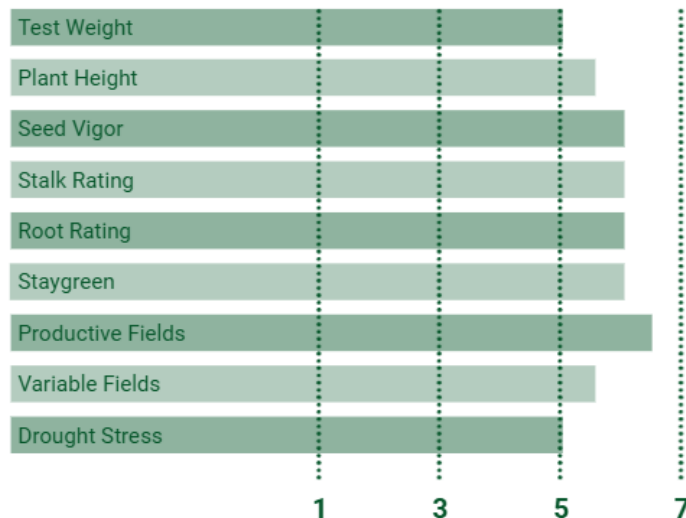

CORN HYBRID

TRAIT PACKAGES C, 9

AGRONOMICS

COB COLOR: White
KERNEL ROWS: 14-18
EAR TYPE: Flex
PLANTING POPULATIONS: 30-40k

KEY ADVANTAGES

- Very good top-end yield
- Strong late season appearance
- Good early vigor
- Excellent yield potential

CHARACTERISTICS

RATING 1-7 7=BEST

C: Conventional | 1: Agrisure GT | 2: Agrisure 3010 | 3: Agrisure Viptera 3110 | 4: Agrisure Above Refuge Renew | 5: Agrisure Above | 6: Viptera Refuge Renew | 7: Viptera | 8: Powercore Enlist (PWE) | 9: Powercore Enlist Refuge Advanced (PCE) | 10: Agrisure Total Refuge Renew | 11: Agrisure Total | 12: Duracade Refuge Renew | 13: Duracade | 14: DuracadeViptera Refuge Renew | 15: DuracadeViptera