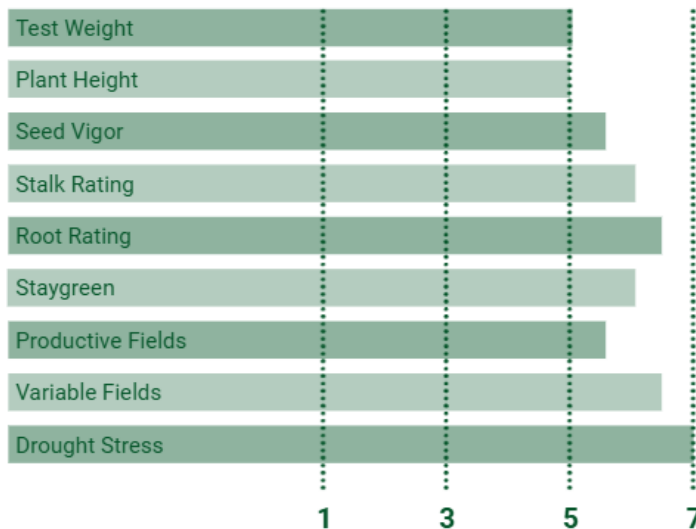

P0573

105RM

CORN HYBRID

TRAIT PACKAGES **C, 9**

AGRONOMICS

COB COLOR: Pink
KERNEL ROWS: 16-18
EAR TYPE: Flex
PLANTING POPULATIONS: 30-40k

KEY ADVANTAGES

- Excellent stalks and roots late into the fall
- Outstanding goss wilt tolerance with low greensnap
- Consistent flex ears with deep kernels and excellent feel
- Excellent dryland product

CHARACTERISTICS

RATING 1-7 7=BEST

C: Conventional | 1: Agrisure GT | 2: Agrisure 3010 | 3: Agrisure Viptera 3110 | 4: Agrisure Above Refuge Renew | 5: Agrisure Above | 6: Viptera Refuge Renew | 7: Viptera | 8: Powercore Enlist (PWE) | 9: Powercore Enlist Refuge Advanced (PCE) | 10: Agrisure Total Refuge Renew | 11: Agrisure Total | 12: Duracade Refuge Renew | 13: Duracade | 14: DuracadeViptera Refuge Renew | 15: DuracadeViptera

This is for your information only. Please note ratings and descriptions of products are based on research and field observations from multiple locations and years. **Performance may vary** from location to location and from year to year, as local growing, soil and weather conditions may vary. Growers should evaluate data from multiple locations and years whenever possible and should consider the impacts of those conditions on the grower's field. Always read and follow IRM, where applicable, grain marketing, stewardship practices, and pesticide label directions.