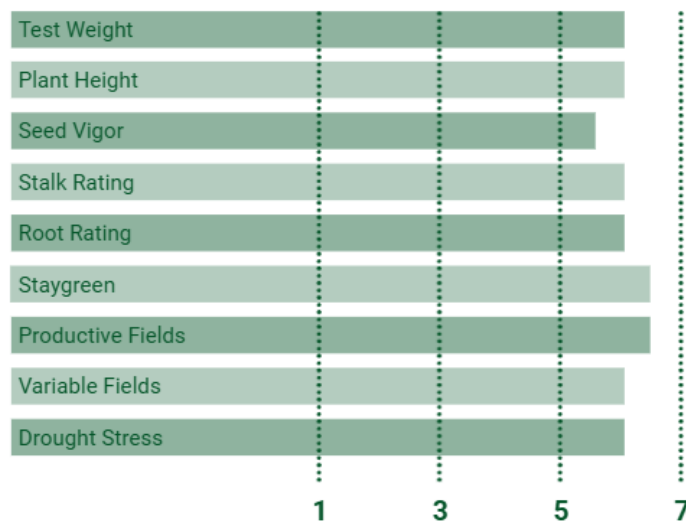

P0680

106RM

CORN HYBRID

TRAIT PACKAGES **C, 9**

AGRONOMICS

COB COLOR: Pink
KERNEL ROWS: 16-18
EAR TYPE: Semi-Flex
PLANTING POPULATIONS: 30-40k

KEY ADVANTAGES

- Excellent top end yield potential
- Excellent drydown, very good test weight and drought tolerance
- Consistent performance across yield levels

CHARACTERISTICS

RATING 1-7 7=BEST

C: Conventional | 1: Agrisure GT | 2: Agrisure 3010 | 3: Agrisure Viptera 3110 | 4: Agrisure Above Refuge Renew | 5: Agrisure Above | 6: Viptera Refuge Renew | 7: Viptera | 8: Powercore Enlist (PWE) | 9: Powercore Enlist Refuge Advanced (PCE) | 10: Agrisure Total Refuge Renew | 11: Agrisure Total | 12: Duracade Refuge Renew | 13: Duracade | 14: DuracadeViptera Refuge Renew | 15: DuracadeViptera

This is for your information only. Please note ratings and descriptions of products are based on research and field observations from multiple locations and years. **Performance may vary** from location to location and from year to year, as local growing, soil and weather conditions may vary. Growers should evaluate data from multiple locations and years whenever possible and should consider the impacts of those conditions on the grower's field. Always read and follow IRM, where applicable, grain marketing, stewardship practices, and pesticide label directions.