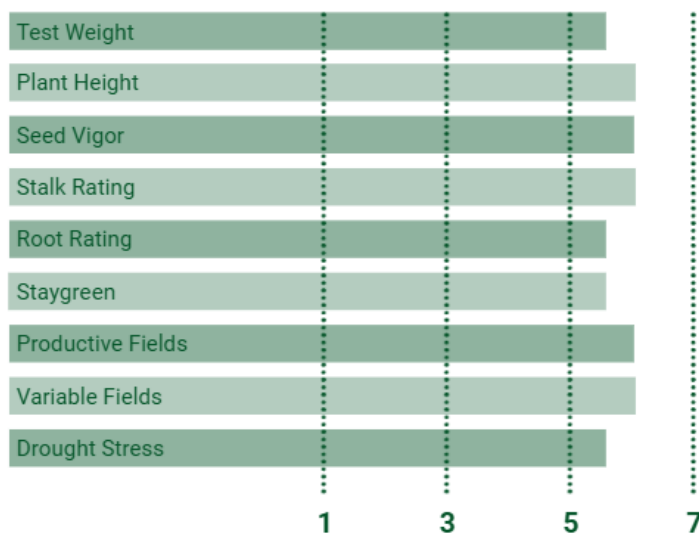

P0787

107RM

CORN HYBRID

TRAIT PACKAGES **C, 9**

AGRONOMICS

COB COLOR: Red
KERNEL ROWS: 16-18
EAR TYPE: Flex
PLANTING POPULATIONS: 30-40k

KEY ADVANTAGES

- Attractive product with multi years of excellent data
- Large ears with open husk and fast drydown
- Excellent emergence with early vigor and strong stalks
- Solid disease package with low greensnap risk with excellent yield potential

CHARACTERISTICS

RATING 1-7 7=BEST

C: Conventional | 1: Agrisure GT | 2: Agrisure 3010 | 3: Agrisure Viptera 3110 | 4: Agrisure Above Refuge Renew | 5: Agrisure Above | 6: Viptera Refuge Renew | 7: Viptera | 8: Powercore Enlist (PWE) | 9: Powercore Enlist Refuge Advanced (PCE) | 10: Agrisure Total Refuge Renew | 11: Agrisure Total | 12: Duracade Refuge Renew | 13: Duracade | 14: DuracadeViptera Refuge Renew | 15: DuracadeViptera

This is for your information only. Please note ratings and descriptions of products are based on research and field observations from multiple locations and years. **Performance may vary** from location to location and from year to year, as local growing, soil and weather conditions may vary. Growers should evaluate data from multiple locations and years whenever possible and should consider the impacts of those conditions on the grower's field. Always read and follow IRM, where applicable, grain marketing, stewardship practices, and pesticide label directions.