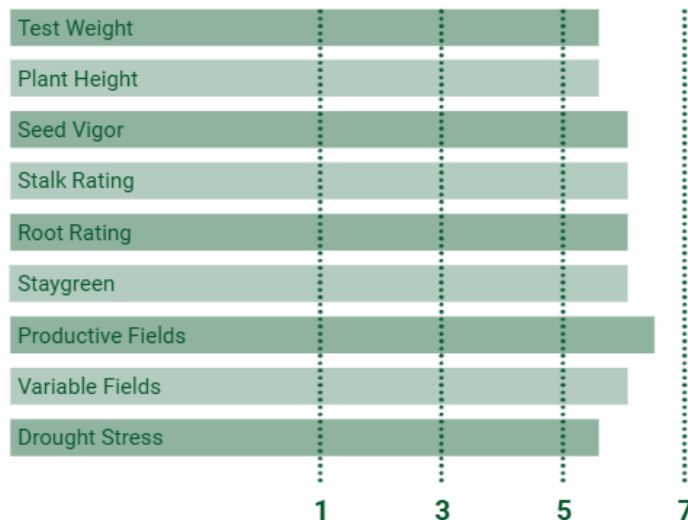

P0994

109RM

CORN HYBRID

TRAIT PACKAGES **C, 9**

AGRONOMICS

COB COLOR: White
KERNEL ROWS: 16-20
EAR TYPE: Semi-Flex
PLANTING POPULATIONS: 34-40k

KEY ADVANTAGES

- Excellent high yield and consistency
- Overall plant health and disease package is excellent
- Deep kernels and above average agronomics
- Very stable across variable soils and excellent dual purpose

CHARACTERISTICS

RATING 1-7 7=BEST

C: Conventional | 1: Agrisure GT | 2: Agrisure 3010 | 3: Agrisure Viptera 3110 | 4: Agrisure Above Refuge Renew | 5: Agrisure Above | 6: Viptera Refuge Renew | 7: Viptera | 8: Powercore Enlist (PWE) | 9: Powercore Enlist Refuge Advanced (PCE) | 10: Agrisure Total Refuge Renew | 11: Agrisure Total | 12: Duracade Refuge Renew | 13: Duracade | 14: DuracadeViptera Refuge Renew | 15: DuracadeViptera