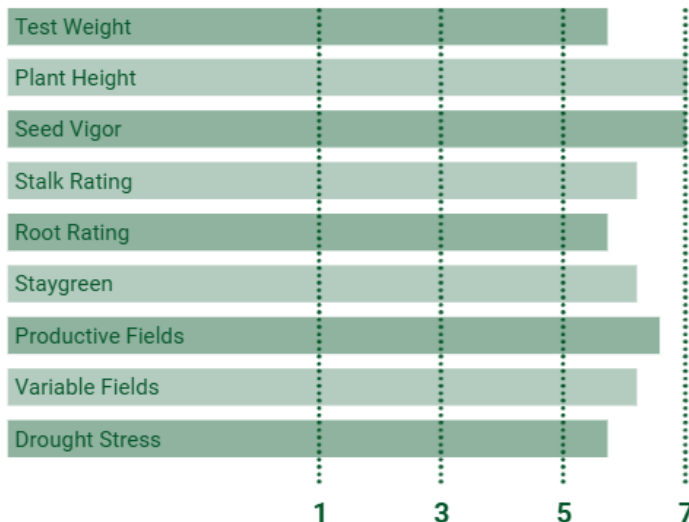

P10038

100RM

CORN HYBRID

TRAIT PACKAGES **C, 9**

AGRONOMICS

COB COLOR: Red
KERNEL ROWS: 14-16
EAR TYPE: Semi-Flex
PLANTING POPULATIONS: 30-40k

KEY ADVANTAGES

- Excellent yield potential for silage and grain
- Excellent early season emergence
- Strong disease package
- Excellent late season and deep kernel depth
- Very consistent hybrid

CHARACTERISTICS

RATING 1-7 7=BEST

C: Conventional | 1: Agrisure GT | 2: Agrisure 3010 | 3: Agrisure Viptera 3110 | 4: Agrisure Above Refuge Renew | 5: Agrisure Above | 6: Viptera Refuge Renew | 7: Viptera | 8: Powercore Enlist (PWE) | 9: Powercore Enlist Refuge Advanced (PCE) | 10: Agrisure Total Refuge Renew | 11: Agrisure Total | 12: Duracade Refuge Renew | 13: Duracade | 14: DuracadeViptera Refuge Renew | 15: DuracadeViptera

This is for your information only. Please note ratings and descriptions of products are based on research and field observations from multiple locations and years. **Performance may vary** from location to location and from year to year, as local growing, soil and weather conditions may vary. Growers should evaluate data from multiple locations and years whenever possible and should consider the impacts of those conditions on the grower's field. Always read and follow IRM, where applicable, grain marketing, stewardship practices, and pesticide label directions.