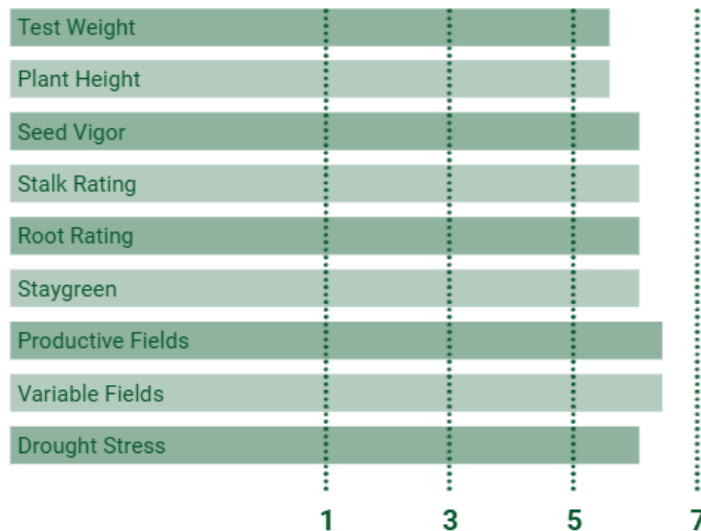

P10101

110RM

CORN HYBRID

TRAIT PACKAGES **C, 9**

AGRONOMICS

COB COLOR: Pink
KERNEL ROWS: 16-18
EAR TYPE: Flex
PLANTING POPULATIONS: 30-40k

KEY ADVANTAGES

- Proven yield with fast drydown and lower risk greensnap
- Outstanding stalks and roots
- Consistent deep kernels and girthy ears
- Excellent disease package and adapts across all soils

CHARACTERISTICS

RATING 1-7 7=BEST

C: Conventional | 1: Agrisure GT | 2: Agrisure 3010 | 3: Agrisure Viptera 3110 | 4: Agrisure Above Refuge Renew | 5: Agrisure Above | 6: Viptera Refuge Renew | 7: Viptera | 8: Powercore Enlist (PWE) | 9: Powercore Enlist Refuge Advanced (PCE) | 10: Agrisure Total Refuge Renew | 11: Agrisure Total | 12: Duracade Refuge Renew | 13: Duracade | 14: DuracadeViptera Refuge Renew | 15: DuracadeViptera

This is for your information only. Please note ratings and descriptions of products are based on research and field observations from multiple locations and years. **Performance may vary** from location to location and from year to year, as local growing, soil and weather conditions may vary. Growers should evaluate data from multiple locations and years whenever possible and should consider the impacts of those conditions on the grower's field. Always read and follow IRM, where applicable, grain marketing, stewardship practices, and pesticide label directions.