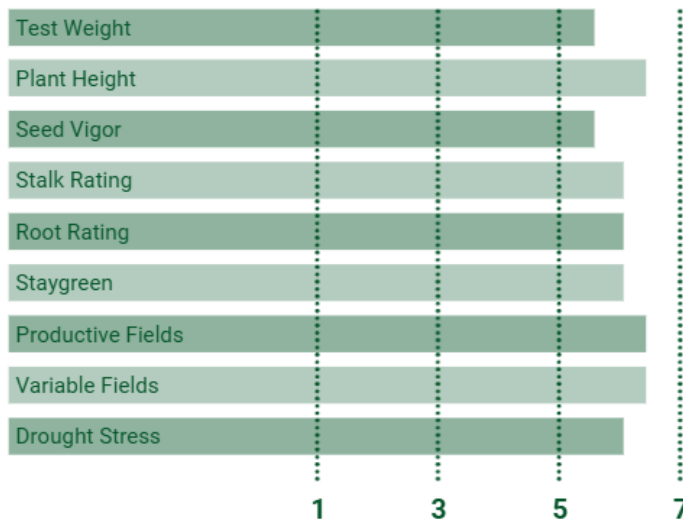

P11108

111RM

CORN HYBRID

TRAIT PACKAGES **C, 9**

AGRONOMICS

COB COLOR: Red
KERNEL ROWS: 16-20
EAR TYPE: Flex
PLANTING POPULATIONS: 30-40k

KEY ADVANTAGES

- High yield potential with top of the trial results across variable conditions
- Tremendous ear girth and kernel depth
- Very strong goss wilt and tar spot tolerant
- Very lower risk of greensnap
- Nice late season staygreen

CHARACTERISTICS

RATING 1-7 7=BEST

C: Conventional | 1: Agrisure GT | 2: Agrisure 3010 | 3: Agrisure Viptera 3110 | 4: Agrisure Above Refuge Renew | 5: Agrisure Above | 6: Viptera Refuge Renew | 7: Viptera | 8: Powercore Enlist (PWE) | 9: Powercore Enlist Refuge Advanced (PCE) | 10: Agrisure Total Refuge Renew | 11: Agrisure Total | 12: Duracade Refuge Renew | 13: Duracade | 14: DuracadeViptera Refuge Renew | 15: DuracadeViptera

This is for your information only. Please note ratings and descriptions of products are based on research and field observations from multiple locations and years. **Performance may vary** from location to location and from year to year, as local growing, soil and weather conditions may vary. Growers should evaluate data from multiple locations and years whenever possible and should consider the impacts of those conditions on the grower's field. Always read and follow IRM, where applicable, grain marketing, stewardship practices, and pesticide label directions.