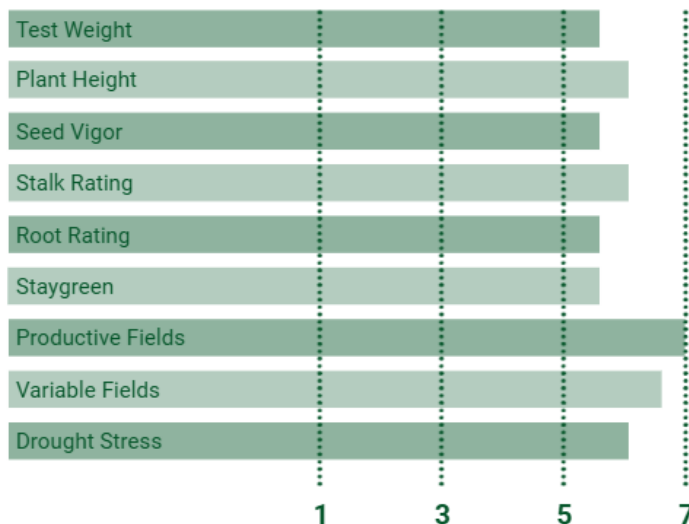

P12115

112RM

CORN HYBRID

TRAIT PACKAGES **C, 9**

AGRONOMICS

COB COLOR: Red
KERNEL ROWS: 16-20
EAR TYPE: Flex
PLANTING POPULATIONS: 30-40k

KEY ADVANTAGES

- Top-end yield potential
- Tremendous ear flex allows for moderate plant populations
- Solid disease package
- Excellent across all soil conditions

CHARACTERISTICS

RATING 1-7 7=BEST

C: Conventional | 1: Agrisure GT | 2: Agrisure 3010 | 3: Agrisure Viptera 3110 | 4: Agrisure Above Refuge Renew | 5: Agrisure Above | 6: Viptera Refuge Renew | 7: Viptera | 8: Powercore Enlist (PWE) | 9: Powercore Enlist Refuge Advanced (PCE) | 10: Agrisure Total Refuge Renew | 11: Agrisure Total | 12: Duracade Refuge Renew | 13: Duracade | 14: DuracadeViptera Refuge Renew | 15: DuracadeViptera

This is for your information only. Please note ratings and descriptions of products are based on research and field observations from multiple locations and years. **Performance may vary** from location to location and from year to year, as local growing, soil and weather conditions may vary. Growers should evaluate data from multiple locations and years whenever possible and should consider the impacts of those conditions on the grower's field. Always read and follow IRM, where applicable, grain marketing, stewardship practices, and pesticide label directions.