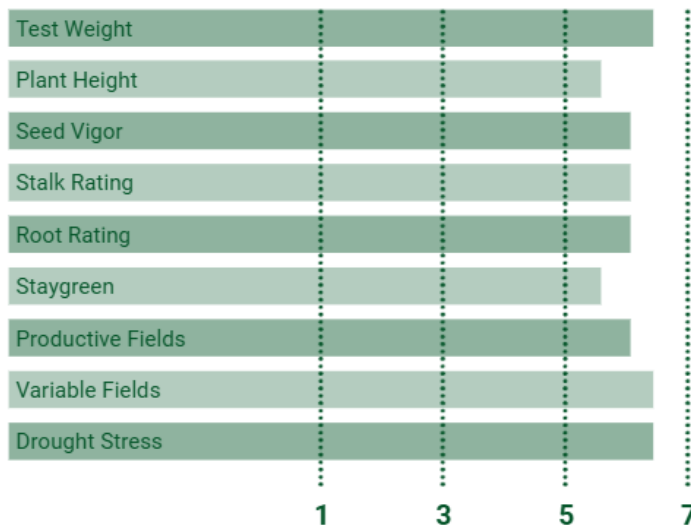

P12122

112RM

CORN HYBRID

TRAIT PACKAGES **C, 9**

AGRONOMICS

COB COLOR: Pink
KERNEL ROWS: 16-18
EAR TYPE: Semi-Flex
PLANTING POPULATIONS: 34-40k

KEY ADVANTAGES

- Big flex ears with excellent tolerance to heat and drought stress
- Excellent feel with high test weight
- Excellent disease package with top-end yields

CHARACTERISTICS

RATING 1-7 7=BEST

C: Conventional | 1: Agrisure GT | 2: Agrisure 3010 | 3: Agrisure Viptera 3110 | 4: Agrisure Above Refuge Renew | 5: Agrisure Above | 6: Viptera Refuge Renew | 7: Viptera | 8: Powercore Enlist (PWE) | 9: Powercore Enlist Refuge Advanced (PCE) | 10: Agrisure Total Refuge Renew | 11: Agrisure Total | 12: Duracade Refuge Renew | 13: Duracade | 14: DuracadeViptera Refuge Renew | 15: DuracadeViptera

This is for your information only. Please note ratings and descriptions of products are based on research and field observations from multiple locations and years. **Performance may vary** from location to location and from year to year, as local growing, soil and weather conditions may vary. Growers should evaluate data from multiple locations and years whenever possible and should consider the impacts of those conditions on the grower's field. Always read and follow IRM, where applicable, grain marketing, stewardship practices, and pesticide label directions.