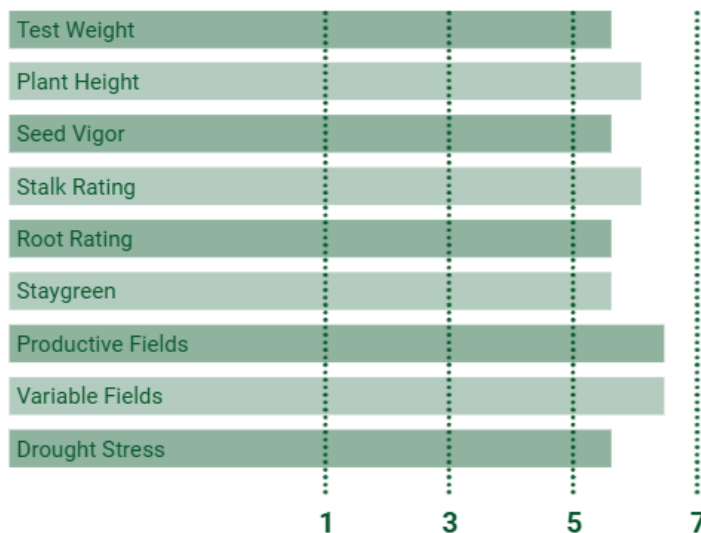

P8710

87RM

CORN HYBRID

TRAIT PACKAGES C, 9

AGRONOMICS

COB COLOR: Red
KERNEL ROWS: 14-16
EAR TYPE: Semi-Flex
PLANTING POPULATIONS: 30-40k

KEY ADVANTAGES

- Top end yield across multiple years
- Excellent disease package
- Semi-flex ear with a very quick drydown

CHARACTERISTICS

RATING 1-7 7=BEST

C: Conventional | 1: Agrisure GT | 2: Agrisure 3010 | 3: Agrisure Viptera 3110 | 4: Agrisure Above Refuge Renew | 5: Agrisure Above | 6: Viptera Refuge Renew | 7: Viptera | 8: Powercore Enlist (PWE) | 9: Powercore Enlist Refuge Advanced (PCE) | 10: Agrisure Total Refuge Renew | 11: Agrisure Total | 12: Duracade Refuge Renew | 13: Duracade | 14: DuracadeViptera Refuge Renew | 15: DuracadeViptera

This is for your information only. Please note ratings and descriptions of products are based on research and field observations from multiple locations and years. **Performance may vary** from location to location and from year to year, as local growing, soil and weather conditions may vary. Growers should evaluate data from multiple locations and years whenever possible and should consider the impacts of those conditions on the grower's field. Always read and follow IRM, where applicable, grain marketing, stewardship practices, and pesticide label directions.