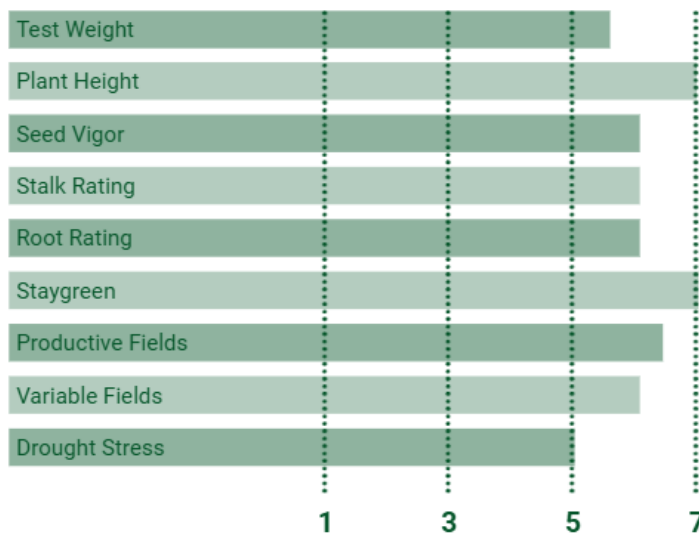

CORN HYBRID

TRAIT PACKAGES C, 9

AGRONOMICS

COB COLOR: Red
KERNEL ROWS: 16-18
EAR TYPE: Flex
PLANTING POPULATIONS: 30-40k

KEY ADVANTAGES

- Top notch silage option, with great grain yields
- Competes extremely well for its maturity
- Excellent performance across multiple years
- Excellent emergence and early growth

CHARACTERISTICS

RATING 1-7 7=BEST

C: Conventional | 1: Agrisure GT | 2: Agrisure 3010 | 3: Agrisure Viptera 3110 | 4: Agrisure Above Refuge Renew | 5: Agrisure Above | 6: Viptera Refuge Renew | 7: Viptera | 8: Powercore Enlist (PWE) | 9: Powercore Enlist Refuge Advanced (PCE) | 10: Agrisure Total Refuge Renew | 11: Agrisure Total | 12: Duracade Refuge Renew | 13: Duracade | 14: DuracadeViptera Refuge Renew | 15: DuracadeViptera

This is for your information only. Please note ratings and descriptions of products are based on research and field observations from multiple locations and years. **Performance may vary** from location to location and from year to year, as local growing, soil and weather conditions may vary. Growers should evaluate data from multiple locations and years whenever possible and should consider the impacts of those conditions on the grower's field. Always read and follow IRM, where applicable, grain marketing, stewardship practices, and pesticide label directions.