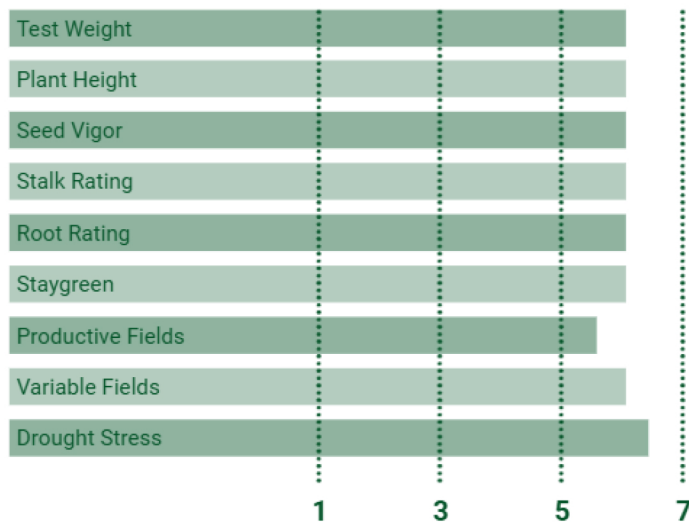

P9631

96RM

CORN HYBRID

TRAIT PACKAGES C, 9

AGRONOMICS

COB COLOR: Pink
KERNEL ROWS: 14-16
EAR TYPE: Semi-Flex
PLANTING POPULATIONS: 30-40k

KEY ADVANTAGES

- Very attractive plant with excellent fall appearance
- Very good goss wilt and tar spot
- Large flex ears, small cob, deep kernels

CHARACTERISTICS

RATING 1-7 7=BEST

C: Conventional | 1: Agrisure GT | 2: Agrisure 3010 | 3: Agrisure Viptera 3110 | 4: Agrisure Above Refuge Renew | 5: Agrisure Above | 6: Viptera Refuge Renew | 7: Viptera | 8: Powercore Enlist (PWE) | 9: Powercore Enlist Refuge Advanced (PCE) | 10: Agrisure Total Refuge Renew | 11: Agrisure Total | 12: Duracade Refuge Renew | 13: Duracade | 14: DuracadeViptera Refuge Renew | 15: DuracadeViptera