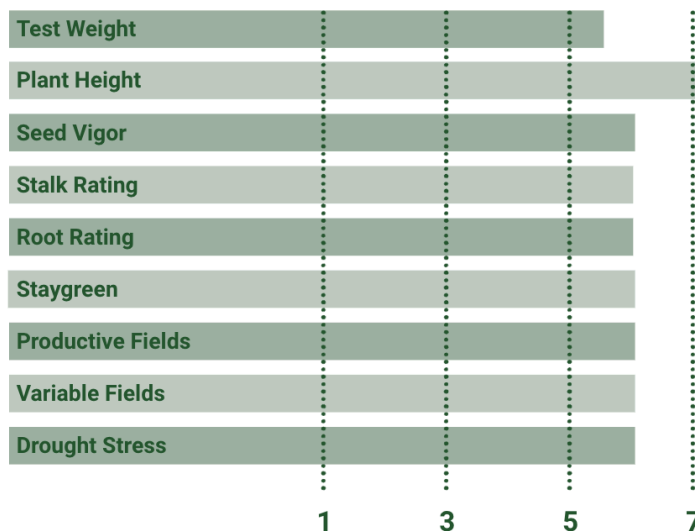

8215

115RM

CORN HYBRID

TRAIT PACKAGES 7, 15

AGRONOMICS

COB COLOR: Red
KERNEL ROWS: 16
EAR TYPE: Semi-Flex
PLANTING POPULATIONS: 30-40k

KEY ADVANTAGES

- Excellent top end yield across soil types
- Extremely strong agronomic package
- Extremely strong foliar disease package

CHARACTERISTICS

RATING 1-7 7=BEST

C: Conventional | 1: Agrisure GT | 2: Agrisure 3010 | 3: Agrisure Viptera 3110 | 4: Agrisure Above Refuge Renew | 5: Agrisure Above | 6: Viptera Refuge Renew | 7: Viptera | 8: Powercore Enlist (PWE) | 9: Powercore Enlist Refuge Advanced (PCE) | 10: Agrisure Total Refuge Renew | 11: Agrisure Total | 12: Duracade Refuge Renew | 13: Duracade | 14: DuracadeViptera Refuge Renew | 15: DuracadeViptera

This is for your information only. Please note ratings and descriptions of products are based on research and field observations from multiple locations and years. **Performance may vary** from location to location and from year to year, as local growing, soil and weather conditions may vary. Growers should evaluate data from multiple locations and years whenever possible and should consider the impacts of those conditions on the grower's field. Always read and follow IRM, where applicable, grain marketing, stewardship practices, and pesticide label directions.