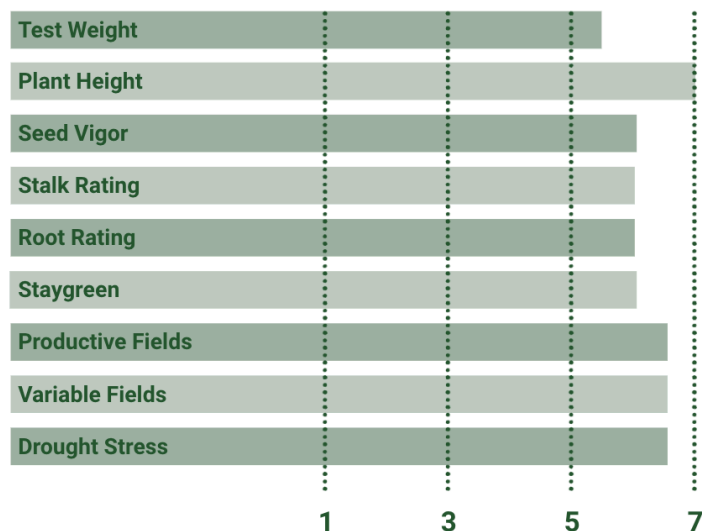

8418

118RM

CORN HYBRID

TRAIT PACKAGES C, 1, 2

AGRONOMICS

COB COLOR: Red
KERNEL ROWS: 14-18
EAR TYPE: Semi-Flex
PLANTING POPULATIONS: 30-40k

KEY ADVANTAGES

- Top end yield across multiple years
- Top yielder for its maturity
- Excellent disease package
- Semi-Flex ear with a very quick drydown

CHARACTERISTICS

RATING 1-7 7=BEST

C: Conventional | 1: Agrisure GT | 2: Agrisure 3010 | 3: Agrisure Viptera 3110 | 4: Agrisure Above Refuge Renew | 5: Agrisure Above | 6: Viptera Refuge Renew | 7: Viptera | 8: Powercore Enlist (PWE) | 9: Powercore Enlist Refuge Advanced (PCE) | 10: Agrisure Total Refuge Renew | 11: Agrisure Total | 12: Duracade Refuge Renew | 13: Duracade | 14: DuracadeViptera Refuge Renew | 15: DuracadeViptera

This is for your information only. Please note ratings and descriptions of products are based on research and field observations from multiple locations and years. **Performance may vary** from location to location and from year to year, as local growing, soil and weather conditions may vary. Growers should evaluate data from multiple locations and years whenever possible and should consider the impacts of those conditions on the grower's field. Always read and follow IRM, where applicable, grain marketing, stewardship practices, and pesticide label directions.