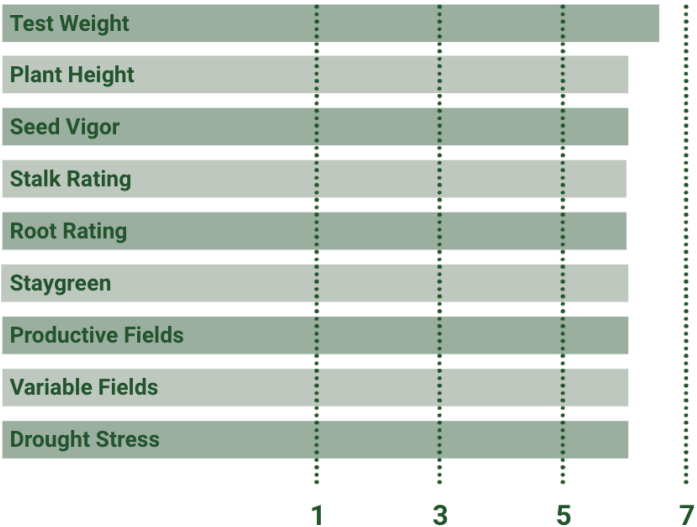

CORN HYBRID

TRAIT PACKAGES 7, 15

AGRONOMICS

COB COLOR: Red
 KERNEL ROWS: 16-18
 EAR TYPE: Semi-Flex
 PLANTING POPULATIONS: 30-40k

KEY ADVANTAGES

- Superior yield potential
- Widely adapted to soils
- Excellent agronomic package
- Excellent disease tolerance across environments

CHARACTERISTICS

RATING 1-7 7=BEST

C: Conventional | 1: Agrisure GT | 2: Agrisure 3010 | 3: Agrisure Viptera 3110 | 4: Agrisure Above Refuge Renew | 5: Agrisure Above | 6: Viptera Refuge Renew | 7: Viptera | 8: Powercore Enlist (PWE) | 9: Powercore Enlist Refuge Advanced (PCE) | 10: Agrisure Total Refuge Renew | 11: Agrisure Total | 12: Duracade Refuge Renew | 13: Duracade | 14: DuracadeViptera Refuge Renew | 15: DuracadeViptera

This is for your information only. Please note ratings and descriptions of products are based on research and field observations from multiple locations and years. **Performance may vary** from location to location and from year to year, as local growing, soil and weather conditions may vary. Growers should evaluate data from multiple locations and years whenever possible and should consider the impacts of those conditions on the grower's field. Always read and follow IRM, where applicable, grain marketing, stewardship practices, and pesticide label directions.